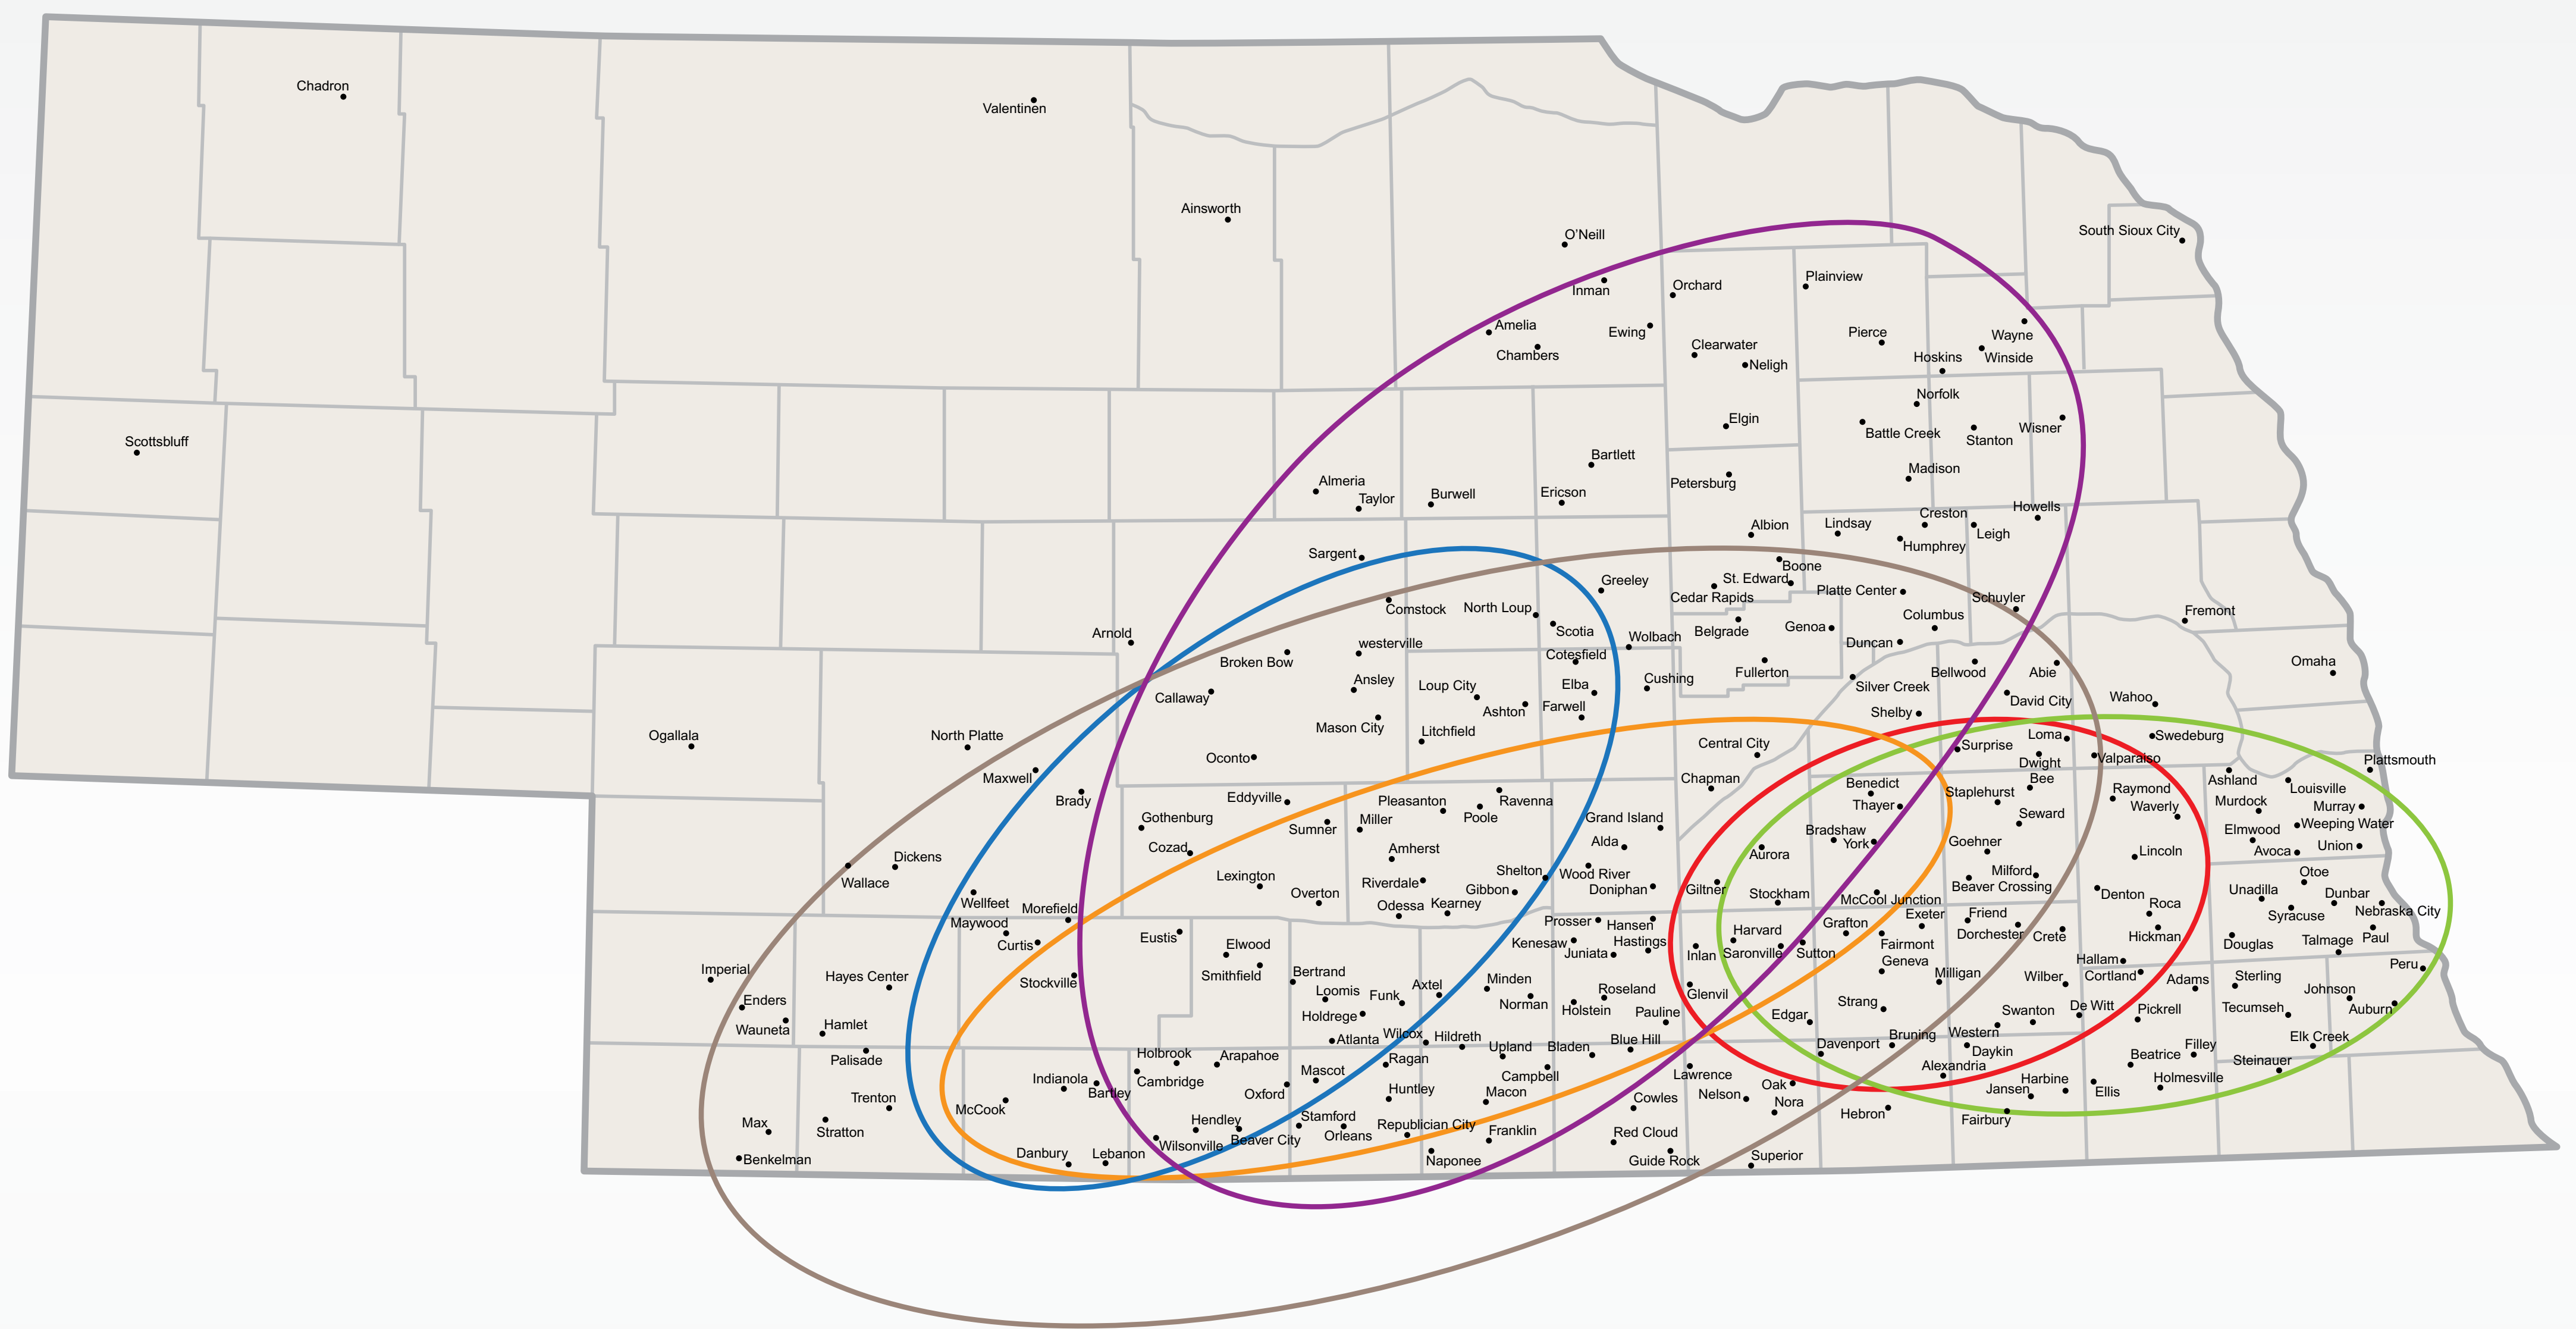

Historical Storm Footprint

- 1976 - Ice Storm
- 1994 - Ice Storm
- 1983 - Ice Storm
- 2006 - December Ice Storm
- 1993 - July Wind Storm
- 2007 - January Ice Storm

Nebraska Public Power District
Always there when you need us