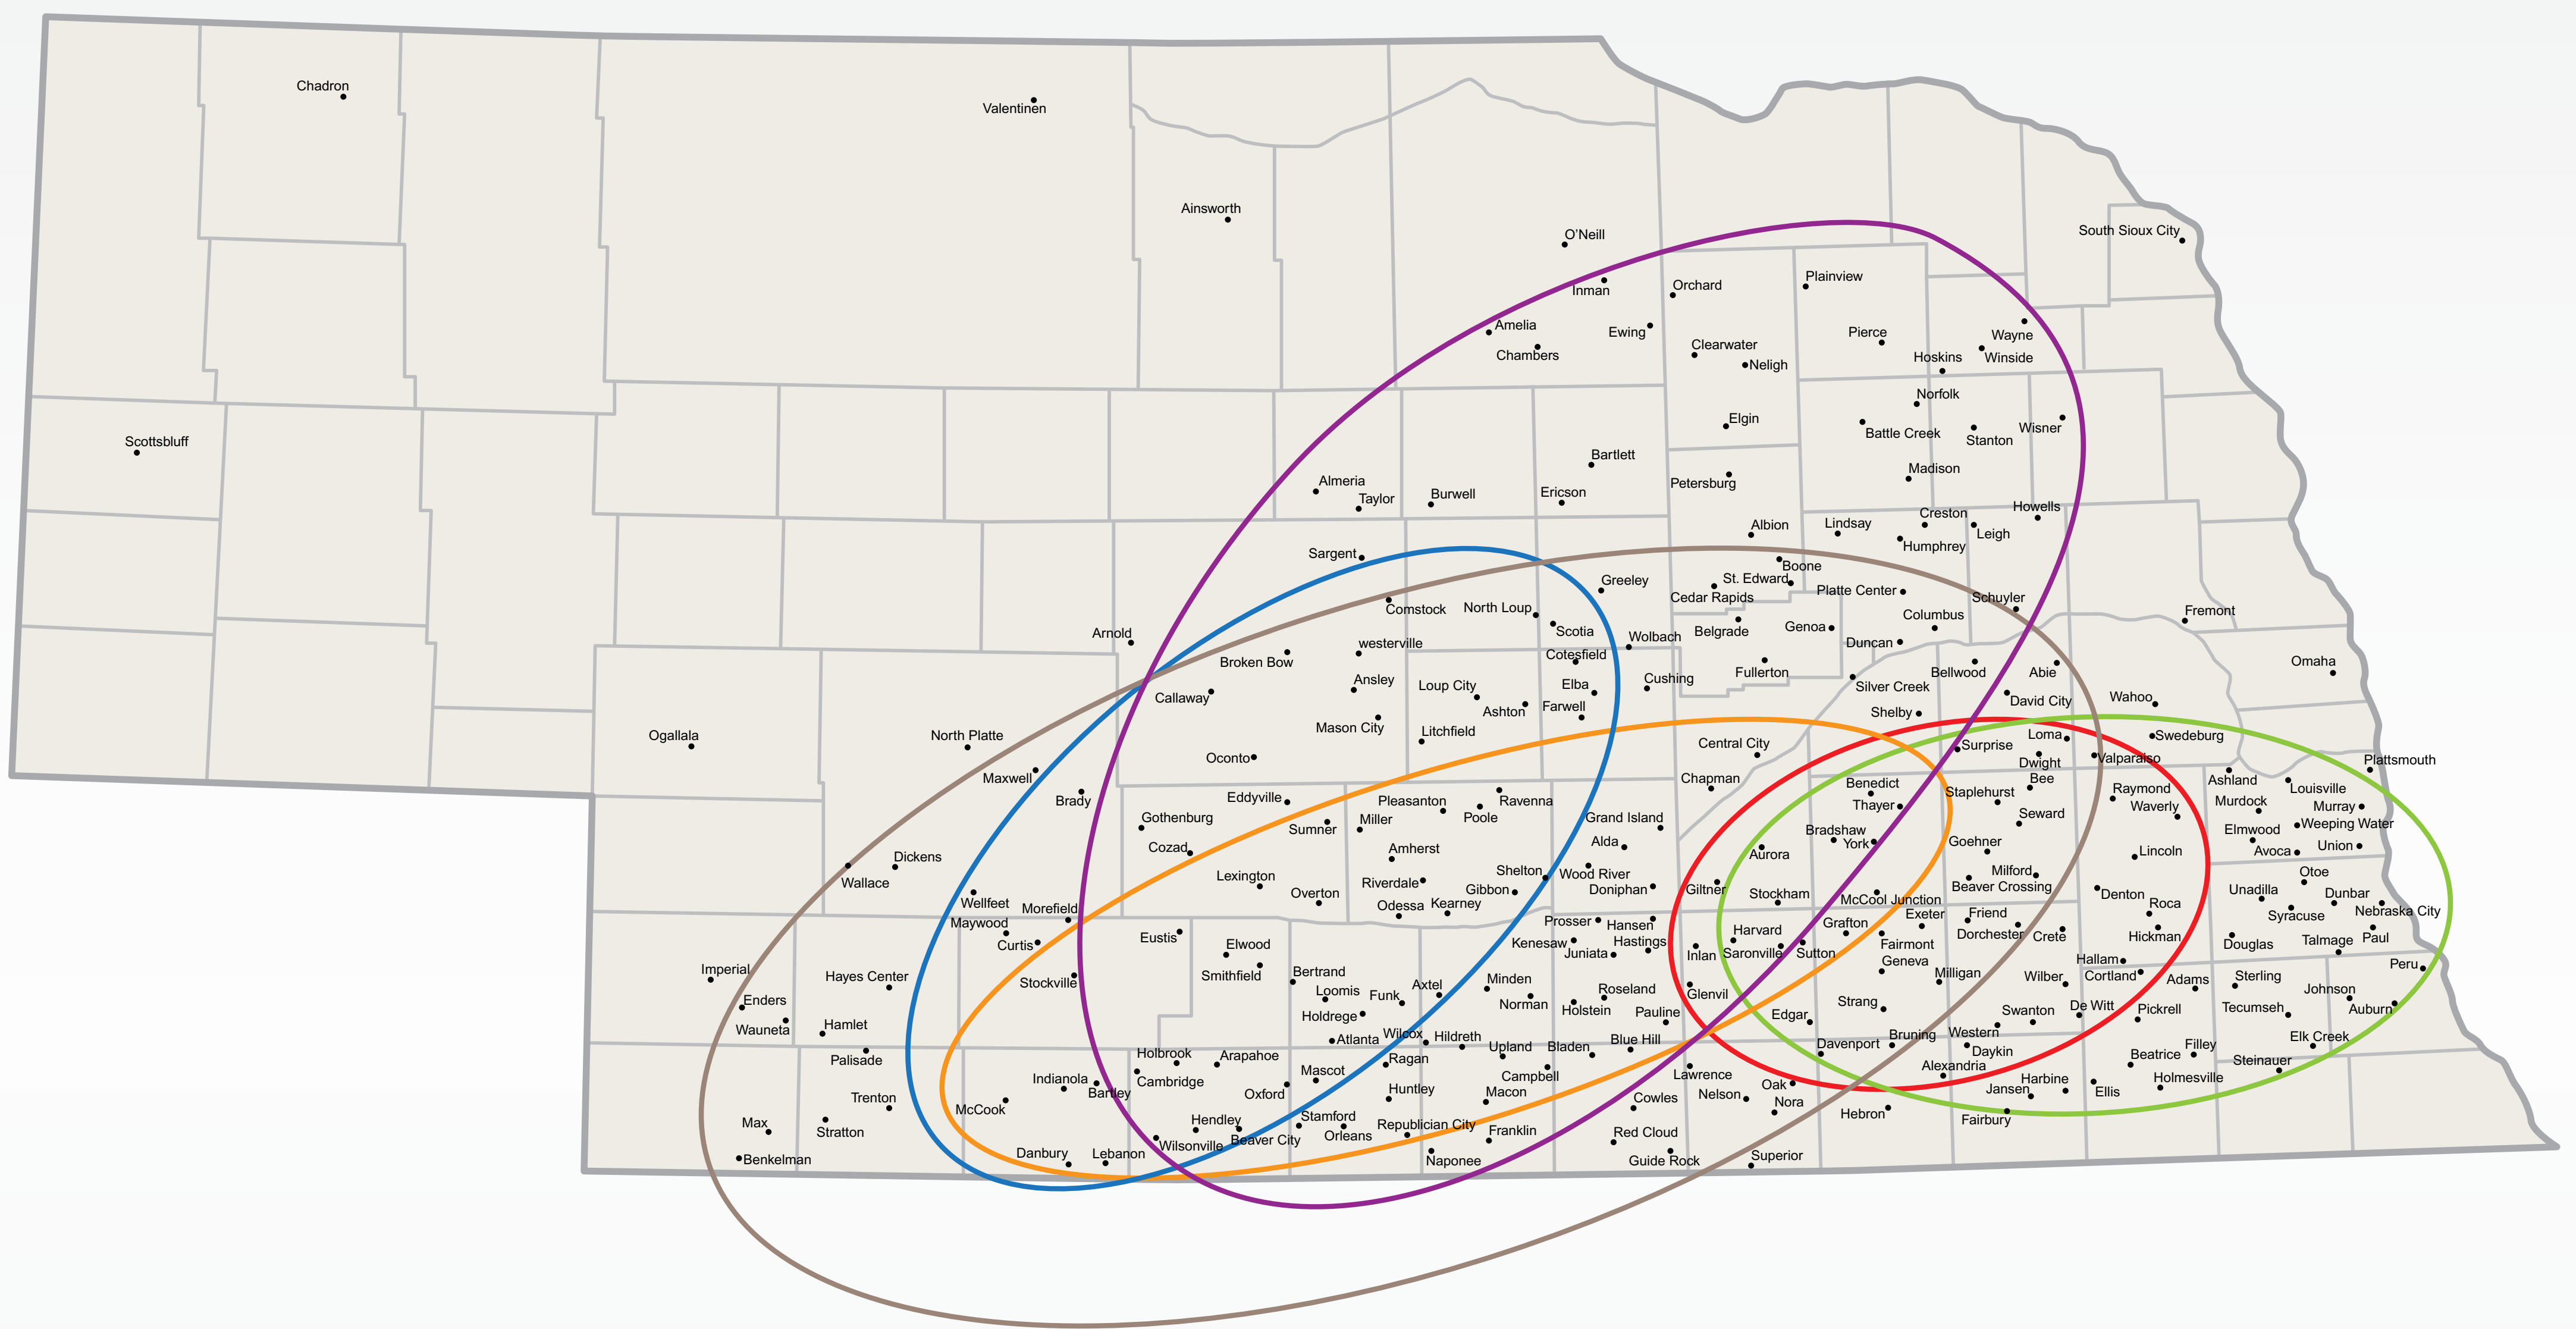

# Historical Storm Footprint

 1976 - Ice Storm

 1994 - Ice Storm

 1983 - Ice Storm

 2006 - December Ice Storm

 1993 - July Wind Storm

 2007 - January Ice Storm

Nebraska Public Power District  
*Always there when you need us*